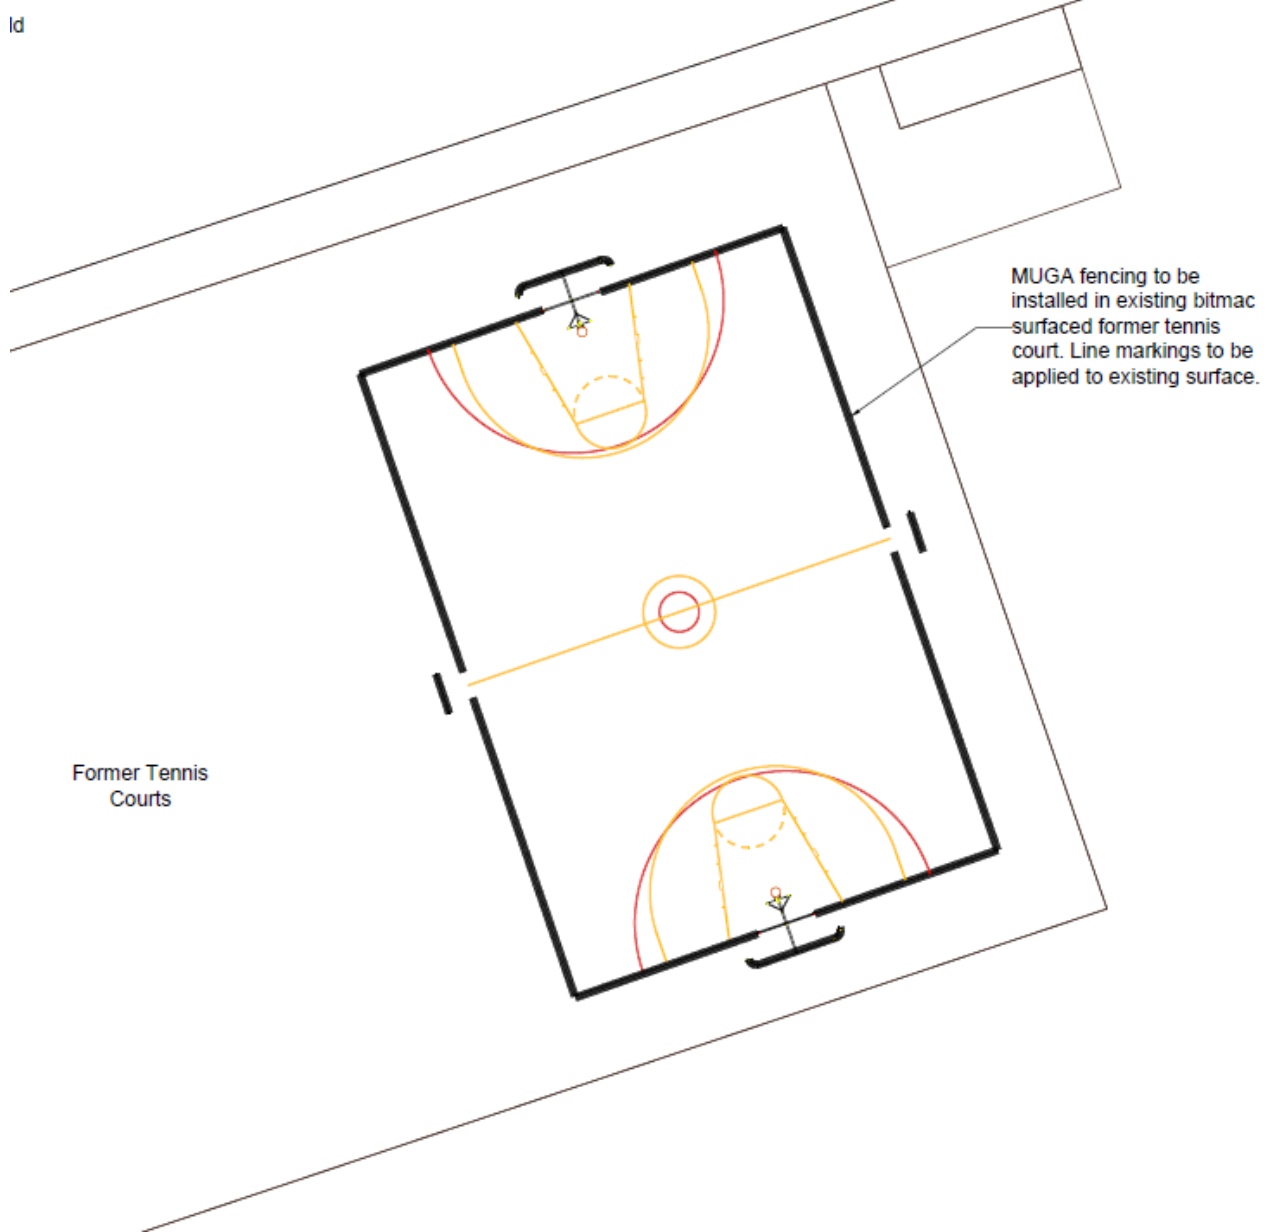

© Crown Copyright and database right 2013 Ordnance Survey 1000232

ld

Application for the construction of new Multi Use Games Area (MUGA) with associated enclosure.  
Harold Wilson Recreation Centre, Thornaby Road, Thornaby